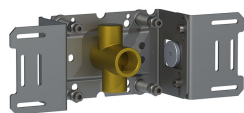

Date:

Client:

Project:

2261

One-handle build-in mixer with ceramic disc technology. 2261UP = Mixer 2200. 2261AP = Handle NR21, wall mounted head shower 060, 60 mm circular flanges 2001.

Flow

	Bar:	1.0	2.0	3.0	4.0	5.0
2261 ¹⁾	(l/min)	11.6	16.3	20.0	23.1	25.8

¹⁾ USA: Flow restricted to 1.8 gpm (7.0 l/min)

Available in colors

Color 02, Grey	Color 16, Polished chrome
Color 04, Light blue	Color 17, Gloss black
Color 05, Orange	Color 18, White
Color 06, Light green	Color 19, Natural brass
Color 08, Yellow	Color 20, Brushed chrome
Color 09, Dark grey	Color 21, Carmine red
Color 12, Mocca	Color 25, Pink
Color 14, Bright red	Color 27, Matt black
Color 15, Dark blue	Color 40, Brushed stainless steel

060
Head shower, round, wall-mounted.

2001
60 mm circular flange. Hole Ø39 mm.

200M
Separate outlet socket. 1/2" connection to copper, steel, iron or pex pipe work.

2200
One-handle build-in mixer for high flow, including separate outlet socket, 200M. 1/2" connection to copper, steel, iron or pex pipe Work.

NR21
Operating handle for 2100, 2200, 2300, 2400 incl. variants. Ø43 mm.