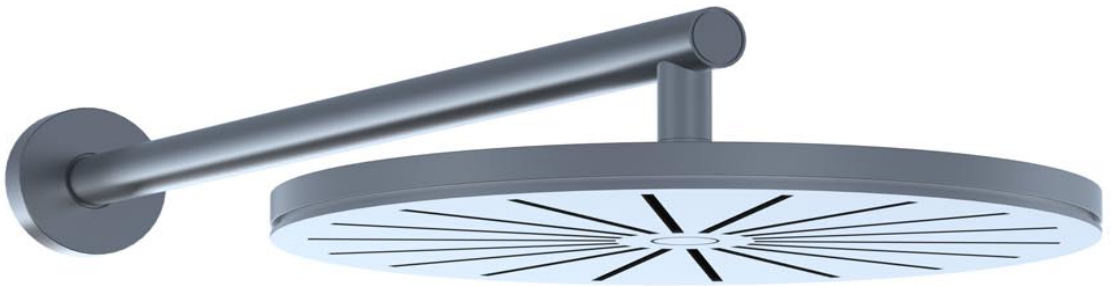

Date:

Client:

Project:

2261

One-handle build-in mixer with ceramic disc technology. 2261UP = Mixer 2200. 2261AP = Handle NR21, wall mounted head shower 060, 60 mm circular flanges 2001.

Flow

	Bar:	1.0	2.0	3.0	4.0	5.0
2261 ¹⁾	(l/min)	11.6	16.3	20.0	23.1	25.8

¹⁾ USA: Flow restricted to 1.8 gpm (7.0 l/min)

Available in colors

Color 02, Grey	Color 16, Polished chrome
Color 04, Light blue	Color 17, Gloss black
Color 05, Orange	Color 18, White
Color 06, Light green	Color 19, Natural brass
Color 08, Yellow	Color 20, Brushed chrome
Color 09, Dark grey	Color 21, Carmine red
Color 12, Mocca	Color 25, Pink
Color 14, Bright red	Color 27, Matt black
Color 15, Dark blue	Color 40, Brushed stainless steel

060
Head shower, round, wall-mounted.

2001
60 mm circular flange. Hole Ø39 mm.

200M
Separate outlet socket. 1/2" connection to copper, steel, iron or pex pipe work.

2200
One-handle build-in mixer for high flow, including separate outlet socket, 200M. 1/2" connection to copper, steel, iron or pex pipe Work.

NR21
Operating handle for 2100, 2200, 2300, 2400 incl. variants. Ø43 mm.