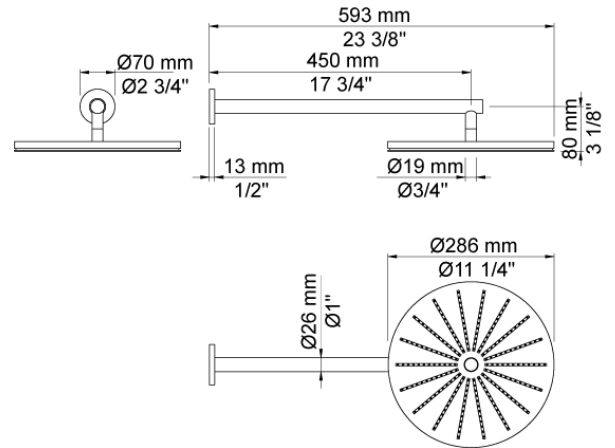

Date:

Client:

Project:

2261

One-handle build-in mixer with ceramic disc technology. 2261UP = Mixer 2200. 2261AP = Handle NR21, wall mounted head shower 060, 60 mm circular flanges 2001.

Flow

	Bar:	1.0	2.0	3.0	4.0	5.0
2261 ¹⁾	(l/min)	11.6	16.3	20.0	23.1	25.8

¹⁾ USA: Flow restricted to 1.8 gpm (7.0 l/min)

Available in colors

Color 02, Grey	Color 16, Polished chrome
Color 04, Light blue	Color 17, Gloss black
Color 05, Orange	Color 18, White
Color 06, Light green	Color 19, Natural brass
Color 08, Yellow	Color 20, Brushed chrome
Color 09, Dark grey	Color 21, Carmine red
Color 12, Mocca	Color 25, Pink
Color 14, Bright red	Color 27, Matt black
Color 15, Dark blue	Color 40, Brushed stainless steel

060
Head shower, round, wall-mounted.

2001
60 mm circular flange. Hole Ø39 mm.

200M
Separate outlet socket. 1/2" connection to copper, steel, iron or pex pipe work.

2200
One-handle build-in mixer for high flow, including separate outlet socket, 200M. 1/2" connection to copper, steel, iron or pex pipe Work.

NR21
Operating handle for 2100, 2200, 2300, 2400 incl. variants. Ø43 mm.