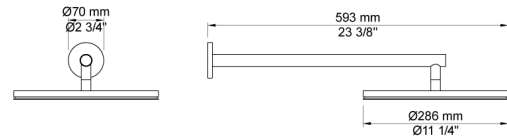

Date:

Client:

Project:

2261

One-handle build-in mixer with ceramic disc technology. 2261UP = Mixer 2200. 2261AP = Handle NR21, wall mounted head shower 060, 60 mm circular flanges 2001.

Flow

	Bar:	1.0	2.0	3.0	4.0	5.0
2261 ¹⁾	(l/min)	11.6	16.3	20.0	23.1	25.8

¹⁾ USA: Flow restricted to 1.8 gpm (7.0 l/min)

Available in colors

Color 02, Grey	Color 16, Polished chrome
Color 04, Light blue	Color 17, Gloss black
Color 05, Orange	Color 18, White
Color 06, Light green	Color 19, Natural brass
Color 08, Yellow	Color 20, Brushed chrome
Color 09, Dark grey	Color 21, Carmine red
Color 12, Mocca	Color 25, Pink
Color 14, Bright red	Color 27, Matt black
Color 15, Dark blue	Color 40, Brushed stainless steel

060
Head shower, round, wall-mounted.

2001
60 mm circular flange. Hole Ø39 mm.

200M
Separate outlet socket. 1/2" connection to copper, steel, iron or pex pipe work.

2200
One-handle build-in mixer for high flow, including separate outlet socket, 200M. 1/2" connection to copper, steel, iron or pex pipe Work.

NR21
Operating handle for 2100, 2200, 2300, 2400 incl. variants. Ø43 mm.