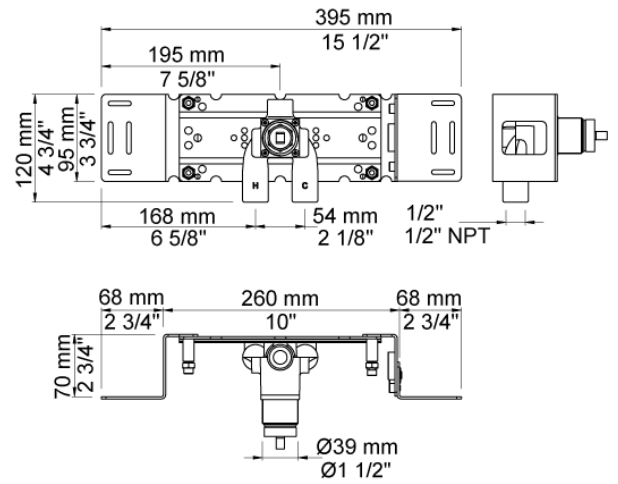

Date:

Client:

Project:

2261

One-handle build-in mixer with ceramic disc technology. 2261UP = Mixer 2200. 2261AP = Handle NR21, wall mounted head shower 060, 60 mm circular flanges 2001.

Flow

	Bar:	1.0	2.0	3.0	4.0	5.0
2261 ¹⁾	(l/min)	11.6	16.3	20.0	23.1	25.8

060
Head shower, round, wall-mounted.

2001
60 mm circular flange. Hole Ø39 mm.

200M
Separate outlet socket. 1/2" connection to copper, steel, iron or pex pipe work.

2200
One-handle build-in mixer for high flow, including separate outlet socket, 200M. 1/2" connection to copper, steel, iron or pex pipe Work.

NR21
Operating handle for 2100, 2200, 2300, 2400 incl. variants. Ø43 mm.