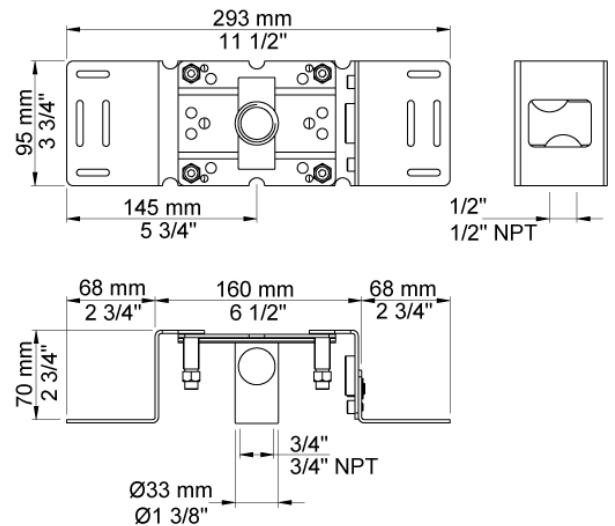

Date:

Client:

Project:

2261

One-handle build-in mixer with ceramic disc technology. 2261UP = Mixer 2200. 2261AP = Handle NR21, wall mounted head shower 060, 60 mm circular flanges 2001.

Flow

	Bar:	1.0	2.0	3.0	4.0	5.0
2261 ¹⁾	(l/min)	11.6	16.3	20.0	23.1	25.8

060
Head shower, round, wall-mounted.

2001
60 mm circular flange. Hole Ø39 mm.

200M
Separate outlet socket. 1/2" connection to copper, steel, iron or pex pipe work.

2200
One-handle build-in mixer for high flow, including separate outlet socket, 200M. 1/2" connection to copper, steel, iron or pex pipe Work.

NR21
Operating handle for 2100, 2200, 2300, 2400 incl. variants. Ø43 mm.