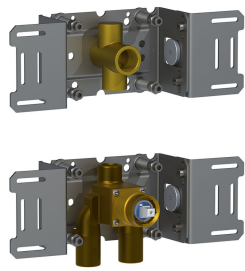

Date:

Client:

Project:

2261

One-handle build-in mixer with ceramic disc technology. 2261UP = Mixer 2200. 2261AP = Handle NR21, wall mounted head shower 060, 60 mm circular flanges 2001.

Flow

	Bar:	1.0	2.0	3.0	4.0	5.0
2261 ¹⁾	(l/min)	11.6	16.3	20.0	23.1	25.8

060
Head shower, round, wall-mounted.

2001
60 mm circular flange. Hole Ø39 mm.

200M
Separate outlet socket. 1/2" connection to copper, steel, iron or pex pipe work.

2200
One-handle build-in mixer for high flow, including separate outlet socket, 200M. 1/2" connection to copper, steel, iron or pex pipe Work.

NR21
Operating handle for 2100, 2200, 2300, 2400 incl. variants. Ø43 mm.