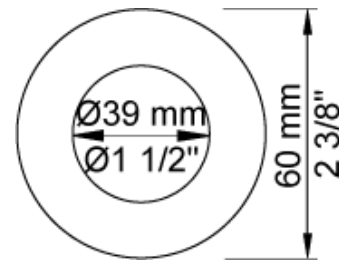

Date:

Client:

Project:

2261

One-handle build-in mixer with ceramic disc technology. 2261UP = Mixer 2200. 2261AP = Handle NR21, wall mounted head shower 060, 60 mm circular flanges 2001.

Flow

	Bar:	1.0	2.0	3.0	4.0	5.0
2261 ¹⁾	(l/min)	11.6	16.3	20.0	23.1	25.8

¹⁾ USA: Flow restricted to 1.8 gpm (7.0 l/min)

Available in colors

Color 02, Grey	Color 16, Polished chrome
Color 04, Light blue	Color 17, Gloss black
Color 05, Orange	Color 18, White
Color 06, Light green	Color 19, Natural brass
Color 08, Yellow	Color 20, Brushed chrome
Color 09, Dark grey	Color 21, Carmine red
Color 12, Mocca	Color 25, Pink
Color 14, Bright red	Color 27, Matt black
Color 15, Dark blue	Color 40, Brushed stainless steel

060
Head shower, round, wall-mounted.

2001
60 mm circular flange. Hole Ø39 mm.

200M
Separate outlet socket. 1/2" connection to copper, steel, iron or pex pipe work.

2200
One-handle build-in mixer for high flow, including separate outlet socket, 200M. 1/2" connection to copper, steel, iron or pex pipe Work.

NR21
Operating handle for 2100, 2200, 2300, 2400 incl. variants. Ø43 mm.