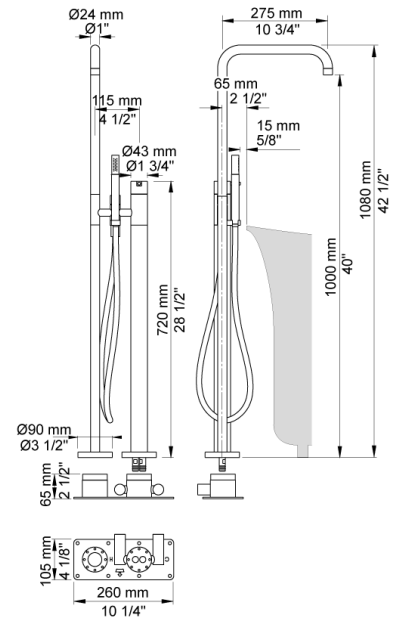

--

Date:

Client:

Project:

FS1

Free-standing bath mixer with hand shower, high 1080 mm. FS1 UP = Build-in part for free-standing bath mixer with hand shower. FS1 AP = Trim part for free-standing bath mixer with hand shower. FS1 with height 930 mm available on request. If the floor covering is greater than 15 mm, extensions should be specified when ordering the FS1. All extensions supplied with the FS1 are free of charge.

Flow

	Bar:	1.0	2.0	3.0	4.0	5.0
FS1	(l/min)	14.4	20.4	25.0	28.9	32.3
T2	(l/min)	5.2	7.4	9.0	9.0	9.0

Available in colors

Color 02, Grey	Color 16, Polished chrome
Color 04, Light blue	Color 17, Gloss black
Color 05, Orange	Color 18, White
Color 06, Light green	Color 19, Natural brass
Color 08, Yellow	Color 20, Brushed chrome
Color 09, Dark grey	Color 21, Carmine red
Color 12, Mocca	Color 25, Pink
Color 14, Bright red	Color 27, Matt black
Color 15, Dark blue	Color 40, Brushed stainless steel