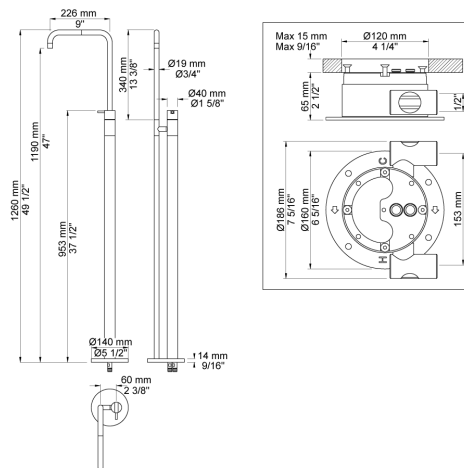

--

Date:
Client:
Project:

FS2

Free-standing wash basin mixer. Height 1260 mm.FS2 UP = Build-in part for free-standing wash basin mixer.FS2 AP = Trim part for free-standing wash basin mixer.If the floor covering is greater than 15 mm, extensions should be specified when ordering the FS2. All extensions supplied with the FS2 are free of charge.

Flow

	Bar:	1.0	2.0	3.0	4.0	5.0
FS2	(l/min)	2.9	4.1	5.0	5.0	5.0
FS2 ¹⁾	(l/min)	2.6	3.7	4.5	4.5	4.5

¹⁾ USA standard

Available in colors

Color 02, Grey	Color 16, Polished chrome
Color 04, Light blue	Color 17, Gloss black
Color 05, Orange	Color 18, White
Color 06, Light green	Color 19, Natural brass
Color 08, Yellow	Color 20, Brushed chrome
Color 09, Dark grey	Color 21, Carmine red
Color 12, Mocca	Color 25, Pink
Color 14, Bright red	Color 27, Matt black
Color 15, Dark blue	Color 40, Brushed stainless steel